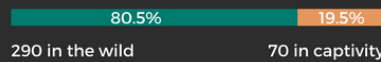

ON THE BRINK OF EXTINCTION

INCLUDED ARE SOME ANIMALS ON THE CRITICALLY ENDANGERED SPECIES LIST

NORTHERN WHITE RHINO

VAQUITA PORPOISE

AMUR LEOPARD

CROSS RIVER GORILLA

MALAYAN TIGER

TAPANULI ORANGUTAN

In the wild
 In captivity

ISLAND FOX - RECOVERED

Photo by Chuck Graham

The Channel Island foxes underwent rapid declines in a 4 year period due to invasive species and diseases. All Channel Island foxes have since been removed from the endangered list due to strong conservation efforts.