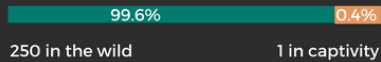

ON THE BRINK OF EXTINCTION

INCLUDED ARE SOME ANIMALS ON THE CRITICALLY ENDANGERED SPECIES LIST

NORTHERN WHITE RHINO

VAQUITA PORPOISE

AMUR LEOPARD

CROSS RIVER GORILLA

MALAYAN TIGER

TAPANULI ORANGUTAN

In the wild
 In captivity

ISLAND FOX - RECOVERED

Photo by Chuck Graham

The Channel Island foxes underwent rapid declines in a 4 year period due to invasive species and diseases. All Channel Island foxes have since been removed from the endangered list due to strong conservation efforts.